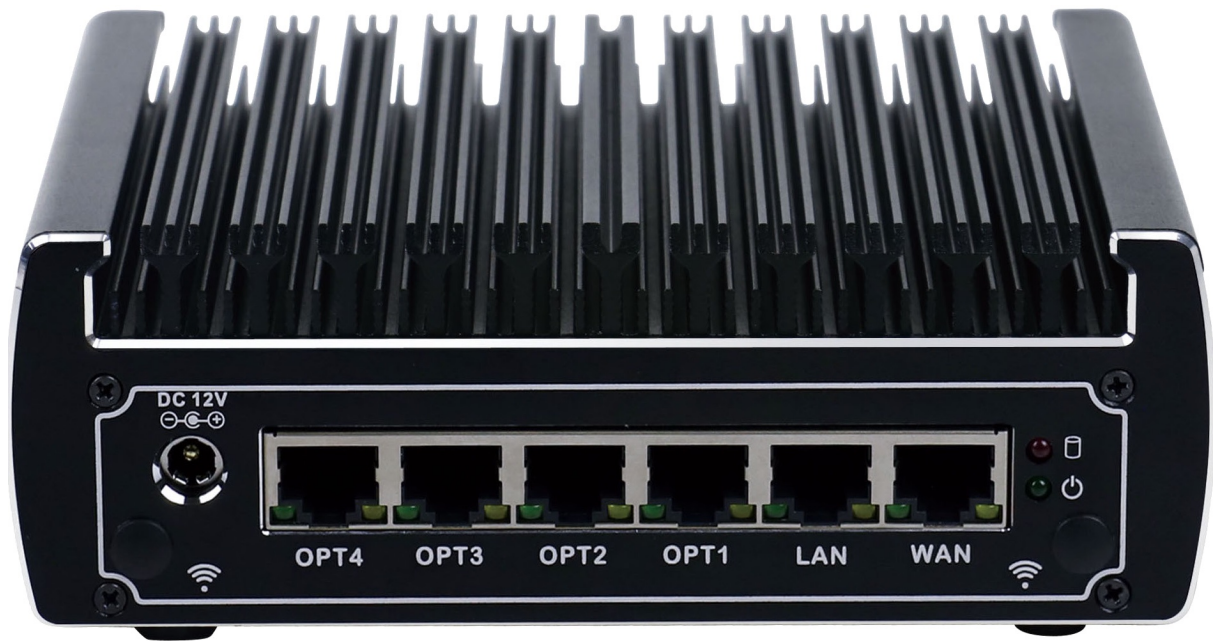

## FW6C Series Datasheet

<b>Model</b>	<b>FW6C</b>
<b>Description</b>	<b>6 Network Port Fanless Appliance</b>
<b>Processor</b>	<b>Intel i5-7200U (64 Bit, 2.5 GHz, 3.1 GHz Turbo, 3MB Cache)</b>
<b>Processor Cores</b>	<b>2</b>
<b>Processor Threads</b>	<b>4</b>
<b>Intel AES-NI</b>	<b>Supported</b>
<b>Network</b>	<b>6x Intel 82583V Gigabit Ethernet</b>
<b>Graphics</b>	<b>Intel Integrated HD Graphics 620</b>
<b>Video</b>	<b>1x HDMI</b>
<b>Memory</b>	<b>2x SO-DIMM Dual Channel DDR4-2133/2400 1.2v, Max 2133 MT/s, Max 32GB</b>
<b>Storage</b>	<b>1x Mini SATA</b>
<b>Optional Storage</b>	<b>1x Internal 2.5" SATA 3.0</b>
<b>External I/O</b>	<b>6x RJ-45 Ethernet 4x 3.0 USB 1x HDMI 1x RJ-45 COM 1x 12V DC Power Jack 2x WiFi Antenna Mounting Holes</b>
<b>Internal I/O</b>	<b>2x SO-DIMM 1x MINI PCIe for mSATA 1x SATA 1x MINI PCIe only for optional Protectli WiFi Kit 1x CPU Fan Header</b>
<b>Wireless</b>	<b>Optional 802.11b/g/n WiFi Kit (Protectli P/N: WAP01K)</b>
<b>Indicators</b>	<b>1x LED Power Button (Blue) 1x LED Power Indicator (Green) 1x LED Disk Activity Indicator (Red)</b>
<b>Power</b>	<b>Input 12V DC</b>
<b>Power Usage</b>	<b>Max 35W</b>
<b>Chassis</b>	<b>Fanless, Aluminum, Black</b>
<b>Chassis Dimensions</b>	<b>155 x 126.5 x 52.5 mm, 6.1 x 5 x 2 in</b>
<b>Mounting Options</b>	<b>Desktop, VESA Bracket</b>
<b>Weight</b>	<b>2.25 lbs, 1.0 Kg</b>
<b>Shipping Weight</b>	<b>3.75 lbs, 1.7 Kg</b>
<b>Operating Temperature</b>	<b>-10° - +50° C, +14° - +122° F</b>
<b>Operating Humidity</b>	<b>0 – 95% relative humidity, non-condensing</b>