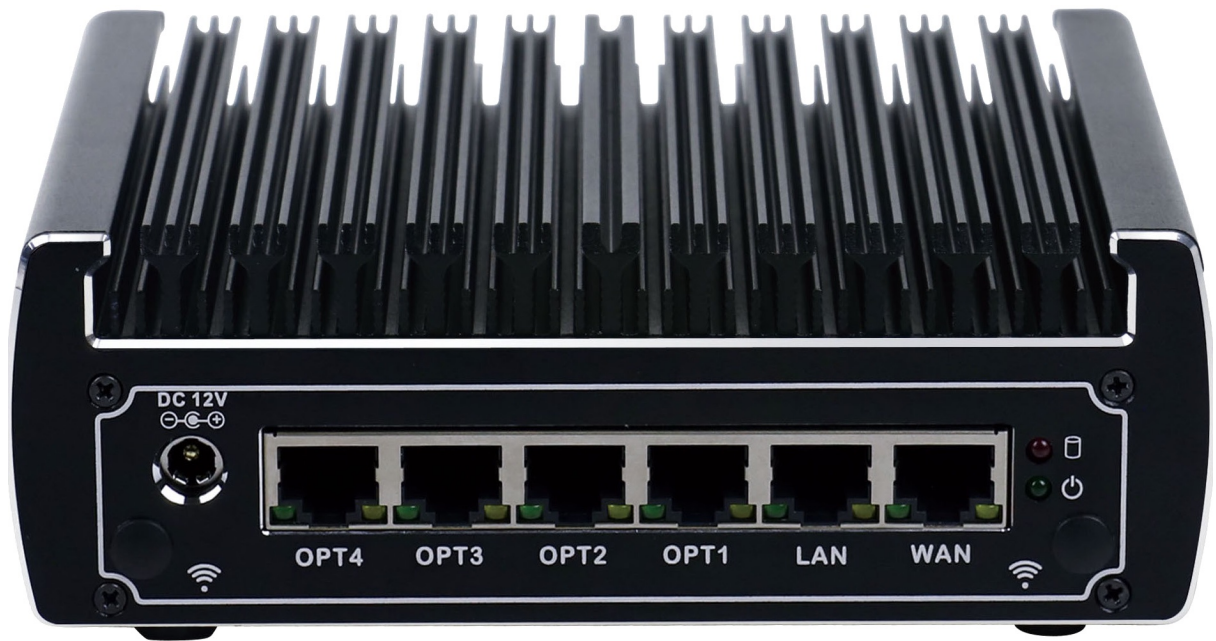

## FW6C Series Datasheet

Model	FW6C
Description	6 Network Port Fanless Appliance
Processor	Intel Kaby Lake i5-7200U (64 Bit, 3.1 GHz , 3MB Smart Cache)
Processor Cores	2
Processor Threads	4
Intel AES-NI	Supported
Network	6x Intel 82583V Gigabit Ethernet
Graphics	Intel Integrated HD Graphics 620
Video	1x HDMI
Memory	2x SO-DIMM Dual Channel DDR4-2133/2400 1.2v, Max 2133 MT/s, Max 32GB
Storage	1x Mini SATA
Optional Storage	1x Internal 2.5" SATA 3.0
External I/O	6x RJ-45 Ethernet 4x 3.0 USB 1x HDMI 1x RJ-45 COM 1x 12V DC Power Jack 2x WiFi Antenna Mounting Holes
Internal I/O	2x SO-DIMM 1x MINI PCIe for mSATA 1x SATA 1x MINI PCIe only for optional Protectli WiFi Kit 1x CPU Fan Header
Wireless	Optional 802.11b/g/n WiFi Kit (Protectli P/N: WAP01K)
Indicators	1x LED Power Button (Blue) 1x LED Power Indicator (Green) 1x LED Disk Activity Indicator (Red)
Power	Input 12V DC
Power Usage	Max 35W
Chassis	Fanless, Aluminum, Black
Chassis Dimensions	155 x 126.5 x 52.5 mm, 6.1 x 5 x 2 in
Mounting Options	Desktop, VESA Bracket
Weight	2.25 lbs, 1.0 Kg
Shipping Weight	3.75 lbs, 1.7 Kg
Operating Temperature	-10° - +50° C, +14° - +122° F
Operating Humidity	0 – 95% relative humidity, non-condensing

Front View

Rear View