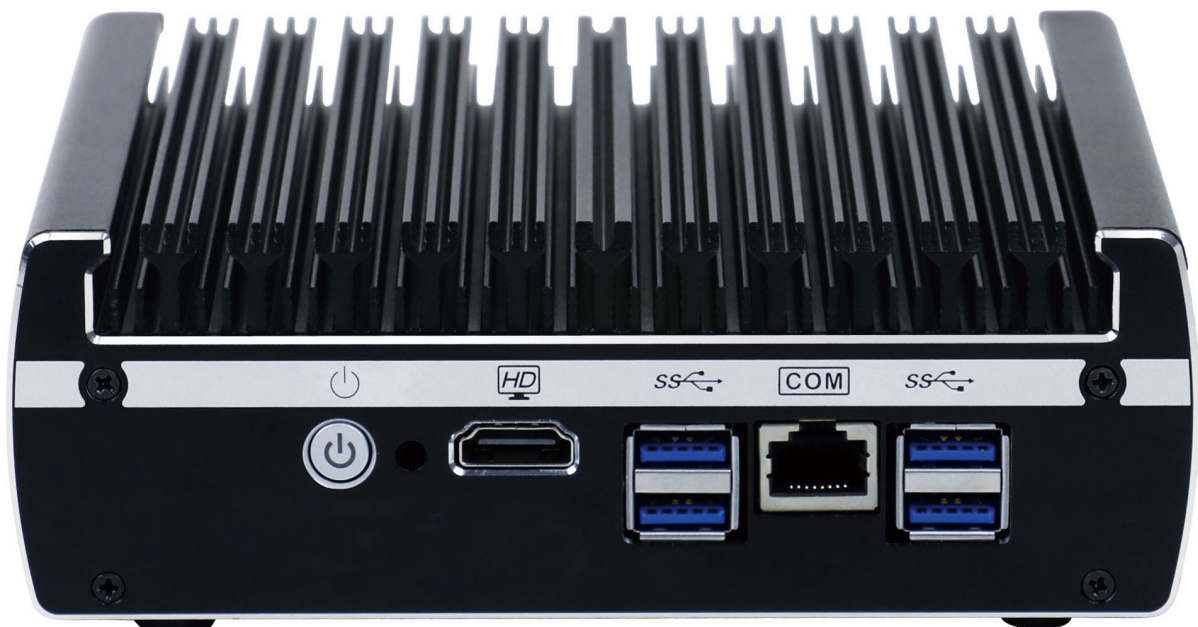

## FW6C Series Datasheet

Model	FW6C
Description	6 Network Port Fanless Appliance
Processor	Intel Kaby Lake i5-7200U (64 Bit, 3.1 GHz , 3MB Smart Cache)
Processor Cores	2
Processor Threads	4
Intel AES-NI	Supported
Network	6x Intel 82583V Gigabit Ethernet
Graphics	Intel Integrated HD Graphics 620
Video	1x HDMI
Memory	2x SO-DIMM Dual Channel DDR4-2133/2400 1.2v, Max 2133 MT/s, Max 32GB
Storage	1x Mini SATA
Optional Storage	1x Internal 2.5" SATA 3.0
External I/O	6x RJ-45 Ethernet 4x 3.0 USB 1x HDMI 1x RJ-45 COM 1x 12V DC Power Jack 2x WiFi Antenna Mounting Holes
Internal I/O	2x SO-DIMM 1x MINI PCIe for mSATA 1x SATA 1x MINI PCIe only for optional Protectli WiFi Kit 1x CPU Fan Header
Wireless	Optional 802.11b/g/n WiFi Kit (Protectli P/N: WAP01K)
Indicators	1x LED Power Button (Blue) 1x LED Power Indicator (Green) 1x LED Disk Activity Indicator (Red)
Power	Input 12V DC
Power Usage	Max 35W
Chassis	Fanless, Aluminum, Black
Chassis Dimensions	155 x 126.5 x 52.5 mm, 6.1 x 5 x 2 in
Mounting Options	Desktop, VESA Bracket
Weight	2.25 lbs, 1.0 Kg
Shipping Weight	3.75 lbs, 1.7 Kg
Operating Temperature	-10° - +50° C, +14° - +122° F
Operating Humidity	0 – 95% relative humidity, non-condensing

Front View

Rear View